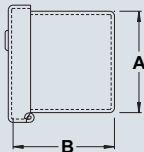

over 180°. Internal mounting holes are provided and a wall mounting kit is supplied. The enclosures are unpainted and brushed smooth.

**CSA Certified / UL Listed
NEMA 4X / IP66**

- Quick Features :**
- 1/4 turn locks
 - 180° door opening
 - Stainless steel

CATALOG NUMBER	DIMENSIONS					SHIP WGHT LBS.
	A	B	C	D	E	
1412 CHSS020212	2.5	2.5	12	10.75	0.406	3
1412 CHSS020218	2.5	2.5	18	16.75	0.406	5
1412 CHSS020224	2.5	2.5	24	22.75	0.406	6
1412 CHSS020230	2.5	2.5	30	28.72	0.406	9
1412 CHSS020236	2.5	2.5	36	34.75	0.406	10
1412 CHSS020248	2.5	2.5	48	46.75	0.406	13
1412 CHSS020260	2.5	2.5	60	58.75	0.406	16
1412 CHSS020272	2.5	2.5	72	70.75	0.562	19
1412 CHSS040412	4	4	12	10.75	0.406	6
1412 CHSS040418	4	4	18	16.75	0.406	8
1412 CHSS040424	4	4	24	22.75	0.406	10
1412 CHSS040430	4	4	30	28.75	0.406	13
1412 CHSS040436	4	4	36	34.75	0.406	16
1412 CHSS040448	4	4	48	46.75	0.406	20
1412 CHSS040460	4	4	60	58.75	0.406	25
1412 CHSS040472	4	4	72	70.75	0.562	30
1412 CHSS060612	6	6	12	10.75	0.406	9
1412 CHSS060618	6	6	18	16.75	0.406	12
1412 CHSS060624	6	6	24	22.75	0.406	16
1412 CHSS060630	6	6	30	28.75	0.406	19
1412 CHSS060636	6	6	36	34.75	0.406	23
1412 CHSS060648	6	6	48	46.75	0.406	29
1412 CHSS060660	6	6	60	58.75	0.406	32
1412 CHSS060672	6	6	72	70.75	0.562	43
1412 CHSS080812	8	8	12	10.75	0.750	11
1412 CHSS080824	8	8	12	22.75	0.750	15
1412 CHSS080836	8	8	36	34.75	0.750	19
1412 CHSS080848	8	8	48	46.75	0.750	33
1412 CHSS080860	8	8	60	58.75	0.750	41
1412 CHSS121224	12	12	24	22.75	0.750	34
1412 CHSS121236	12	12	36	34.75	0.750	49
1412 CHSS121248	12	12	48	46.75	0.750	60
1412 CHSS121260	12	12	61	58.75	0.750	73