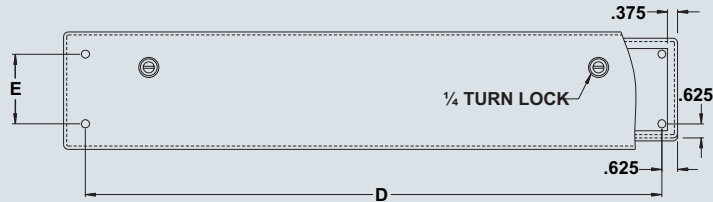

NEMA 4-4X ENCLOSURES

1412 CHSS

Stainless steel hinged wiring troughs

The 1412 CHSS stainless steel hinged cover oil and dust tight troughs are used indoors or outdoors to protect the enclosed controls from dust, dirt, oil and water splashing. The box and cover are made from 16 GA (Type 304) stainless steel with all seams

over 180°. Internal mounting holes are provided and a wall mounting kit is supplied. The enclosures are unpainted and brushed smooth.

**CSA Certified / UL Listed
NEMA 4X / IP66**

- Quick Features :**
- 1/4 turn locks
 - 180° door opening
 - Stainless steel

CATALOG NUMBER	DIMENSIONS					SHIP WGHT LBS.
	A	B	C	D	E	
1412 CHSS020212	2.5	2.5	12	10.75	0.406	3
1412 CHSS020218	2.5	2.5	18	16.75	0.406	5
1412 CHSS020224	2.5	2.5	24	22.75	0.406	6
1412 CHSS020230	2.5	2.5	30	28.72	0.406	9
1412 CHSS020236	2.5	2.5	36	34.75	0.406	10
1412 CHSS020248	2.5	2.5	48	46.75	0.406	13
1412 CHSS020260	2.5	2.5	60	58.75	0.406	16
1412 CHSS020272	2.5	2.5	72	70.75	0.562	19
1412 CHSS040412	4	4	12	10.75	0.406	6
1412 CHSS040418	4	4	18	16.75	0.406	8
1412 CHSS040424	4	4	24	22.75	0.406	10
1412 CHSS040430	4	4	30	28.75	0.406	13
1412 CHSS040436	4	4	36	34.75	0.406	16
1412 CHSS040448	4	4	48	46.75	0.406	20
1412 CHSS040460	4	4	60	58.75	0.406	25
1412 CHSS040472	4	4	72	70.75	0.562	30
1412 CHSS060612	6	6	12	10.75	0.406	9
1412 CHSS060618	6	6	18	16.75	0.406	12
1412 CHSS060624	6	6	24	22.75	0.406	16
1412 CHSS060630	6	6	30	28.75	0.406	19
1412 CHSS060636	6	6	36	34.75	0.406	23
1412 CHSS060648	6	6	48	46.75	0.406	29
1412 CHSS060660	6	6	60	58.75	0.406	32
1412 CHSS060672	6	6	72	70.75	0.562	43
1412 CHSS080812	8	8	12	10.75	0.750	11
1412 CHSS080824	8	8	12	22.75	0.750	15
1412 CHSS080836	8	8	36	34.75	0.750	19
1412 CHSS080848	8	8	48	46.75	0.750	33
1412 CHSS080860	8	8	60	58.75	0.750	41
1412 CHSS121224	12	12	24	22.75	0.750	34
1412 CHSS121236	12	12	36	34.75	0.750	49
1412 CHSS121248	12	12	48	46.75	0.750	60
1412 CHSS121260	12	12	61	58.75	0.750	73