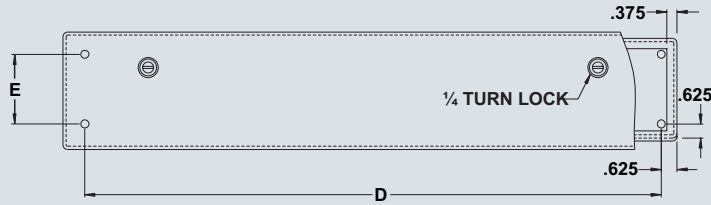

## Continuous hinge cover wiring troughs

The 1500 CH hinged cover oil and dust tight troughs are used indoors to protect the enclosed controls from dust, dirt, oil and water splashing. The box and cover are made from 16 GA steel with all seams continuously welded. The opening has a flange

around all sides which increases rigidity and ensures complete contact with the oil resistant high quality seamless poured gasket. The door is secured by convenient 1/4 turn locks and can be opened over 180°. Internal mounting holes are provided and

CATALOG NUMBER	DIMENSIONS					SHIP WGHT LBS.
	A	B	C	D	E	
1500 CH020212	2.5	2.5	12	10.75	0.406	3
1500 CH020218	2.5	2.5	18	16.75	0.406	5
1500 CH020224	2.5	2.5	24	22.75	0.406	6
1500 CH020230	2.5	2.5	30	28.72	0.406	9
1500 CH020236	2.5	2.5	36	34.75	0.406	10
1500 CH020248	2.5	2.5	48	46.75	0.406	13
1500 CH020260	2.5	2.5	60	58.75	0.406	16
1500 CH020272	2.5	2.5	72	70.75	0.562	19
1500 CH040412	4	4	12	10.75	0.406	6
1500 CH040418	4	4	18	16.75	0.406	8
1500 CH040424	4	4	24	22.75	0.406	10
1500 CH040430	4	4	30	28.75	0.406	13
1500 CH040436	4	4	36	34.75	0.406	16
1500 CH040448	4	4	48	46.75	0.406	20
1500 CH040460	4	4	60	58.75	0.406	25
1500 CH040472	4	4	72	70.75	0.562	30
1500 CH060612	6	6	12	10.75	0.406	9
1500 CH060618	6	6	18	16.75	0.406	12
1500 CH060624	6	6	24	22.75	0.406	16
1500 CH060630	6	6	30	28.75	0.406	19
1500 CH060636	6	6	36	34.75	0.406	23
1500 CH060648	6	6	48	46.75	0.406	29
1500 CH060660	6	6	60	58.75	0.406	32
1500 CH060672	6	6	72	70.75	0.562	43
1500 CH080812	8	8	12	10.75	0.750	11
1500 CH080824	8	8	12	22.75	0.750	15
1500 CH080836	8	8	36	34.75	0.750	19
1500 CH080848	8	8	48	46.75	0.750	33
1500 CH080860	8	8	60	58.75	0.750	41
1500 CH121224	12	12	24	22.75	0.750	34
1500 CH121236	12	12	36	34.75	0.750	49
1500 CH121248	12	12	48	46.75	0.750	60
1500 CH121260	12	12	61	58.75	0.750	73