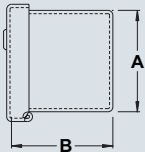

around all sides which increases rigidity and ensures complete contact with the oil resistant high quality seamless poured gasket. The door is secured by convenient 1/4 turn locks and can be opened over 180°. Internal mounting holes are provided and

CATALOG NUMBER	DIMENSIONS					SHIP WGHT LBS.
	A	B	C	D	E	
1500 CH020212	2.5	2.5	12	10.75	0.406	3
1500 CH020218	2.5	2.5	18	16.75	0.406	5
1500 CH020224	2.5	2.5	24	22.75	0.406	6
1500 CH020230	2.5	2.5	30	28.72	0.406	9
1500 CH020236	2.5	2.5	36	34.75	0.406	10
1500 CH020248	2.5	2.5	48	46.75	0.406	13
1500 CH020260	2.5	2.5	60	58.75	0.406	16
1500 CH020272	2.5	2.5	72	70.75	0.562	19
1500 CH040412	4	4	12	10.75	0.406	6
1500 CH040418	4	4	18	16.75	0.406	8
1500 CH040424	4	4	24	22.75	0.406	10
1500 CH040430	4	4	30	28.75	0.406	13
1500 CH040436	4	4	36	34.75	0.406	16
1500 CH040448	4	4	48	46.75	0.406	20
1500 CH040460	4	4	60	58.75	0.406	25
1500 CH040472	4	4	72	70.75	0.562	30
1500 CH060612	6	6	12	10.75	0.406	9
1500 CH060618	6	6	18	16.75	0.406	12
1500 CH060624	6	6	24	22.75	0.406	16
1500 CH060630	6	6	30	28.75	0.406	19
1500 CH060636	6	6	36	34.75	0.406	23
1500 CH060648	6	6	48	46.75	0.406	29
1500 CH060660	6	6	60	58.75	0.406	32
1500 CH060672	6	6	72	70.75	0.562	43
1500 CH080812	8	8	12	10.75	0.750	11
1500 CH080824	8	8	12	22.75	0.750	15
1500 CH080836	8	8	36	34.75	0.750	19
1500 CH080848	8	8	48	46.75	0.750	33
1500 CH080860	8	8	60	58.75	0.750	41
1500 CH121224	12	12	24	22.75	0.750	34
1500 CH121236	12	12	36	34.75	0.750	49
1500 CH121248	12	12	48	46.75	0.750	60
1500 CH121260	12	12	61	58.75	0.750	73