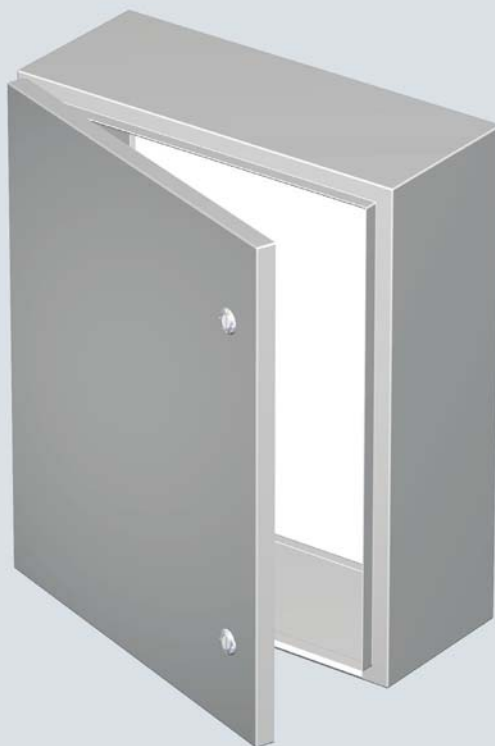

Water, oil & dust tight buttable enclosures

- Quick Features :**
- Poured gasket
 - ¼ turn lock
 - Drip shield
 - Superior hinging
 - Buttable mounting
 - Seamless welding
 - Panel is included
 - Panel is double bent
 - Powder coated

The 5412 ESBU water, oil & dust tight enclosures are used indoors or outdoors in areas where the enclosures may be subject to hosing or to water coming from any direction or for protection against dust, dirt or oil splashing. The 5412 ESBU are made from quality 14 GA or 16 GA steel, with corner seams continuously welded. The opening has a curled lip around all sides to prevent dripping water from entering the enclosure when the door is open,

it also increases rigidity. A high quality robotically poured-in-place seamless gasket ensures a complete and durable water tight seal. **The hinges are arranged to allow the installation of rows of enclosures, side by side.** A ¼ turn locking mechanism (or 3 point latch system on larger enclosures) insures positive closing. Internal mounting holes are provided. Body stiffeners are provided on larger models. Each enclosure comes **complete with**

a **12 GA inner panel** which is double bent* for maximum rigidity and which mounts on M8 welded studs. Enclosures and panels are finished with heat fused polyester powder, electrostatically applied on a phosphatized base. Box is ANSI/ASA 61 gray, panel is white (other colors available). **CSA Certified / UL Listed NEMA 4-12 / IP66**