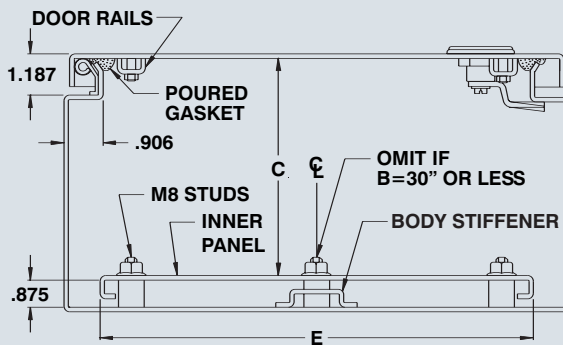

1. **Quick Features :**
2. Poured gasket
   - ¼ turn lock
   - Drip shield
   - Superior hinging
   - Buttable mounting
   - Seamless welding
   - Panel is included
   - Panel is double bent
   - Powder coated

The 5412 ESBU water, oil & dust tight enclosures are used indoors or outdoors in areas where the enclosures may be subject to hosing or to water coming from any direction or for protection against dust, dirt or oil splashing. The 5412 ESBU are made from quality 14 GA or 16 GA steel, with corner seams continuously welded. The opening has a curled lip around all sides to prevent dripping water from entering the enclosure when the door is open,

it also increases rigidity. A high quality robotically poured-in-place seamless gasket ensures a complete and durable water tight seal. **The hinges are arranged to allow the installation of rows of enclosures, side by side.** A ¼ turn locking mechanism (or 3 point latch system on larger enclosures) insures positive closing. Internal mounting holes are provided. Body stiffeners are provided on larger models. Each enclosure comes **complete with**

a **12 GA inner panel** which is double bent* for maximum rigidity and which mounts on M8 welded studs. Enclosures and panels are finished with heat fused polyester powder, electrostatically applied on a phosphatized base. Box is ANSI/ASA 61 gray, panel is white (other colors available). **CSA Certified / UL Listed NEMA 4-12 / IP66**

CATALOG NUMBER	DIMENSIONS					SHIP WGT LBS.
	A	B	C	D	E	
5412 ESBU121206	12	12	6	10	10	19
5412 ESBU122406	12	24	6	10	22	35
5412 ESBU161206	16	12	6	14	10	24
5412 ESBU161606	16	16	6	14	14	31
5412 ESBU162006	16	20	6	14	18	37
5412 ESBU201206	20	12	6	18	10	29
5412 ESBU201606	20	16	6	18	14	37
5412 ESBU202006	20	20	6	18	18	45
5412 ESBU202406	20	24	6	18	22	53
5412 ESBU241206	24	12	6	22	10	35
5412 ESBU241606	24	16	6	22	14	44
5412 ESBU242006	24	20	6	22	18	53
5412 ESBU242406	24	24	6	22	22	62
5412 ESBU301606	30	16	6	28	14	53
5412 ESBU302006	30	20	6	28	18	65
5412 ESBU302406	30	24	6	28	22	76
5412 ESBU362406	36	24	6	34	22	90
5412 ESBU363006	36	30	6	34	28	109
5412 ESBU122408	12	24	8	10	22	38
5412 ESBU161208	16	12	8	14	10	27
5412 ESBU161608	16	16	8	14	14	34
5412 ESBU162008	16	20	8	14	18	41
5412 ESBU201208	20	12	8	18	10	33
5412 ESBU201608	20	16	8	18	14	41
5412 ESBU202008	20	20	8	18	18	49
5412 ESBU202408	20	24	8	18	22	57
5412 ESBU241208	24	12	8	22	10	38
5412 ESBU241608	24	16	8	22	14	48
5412 ESBU242008	24	20	8	22	18	57
5412 ESBU242408	24	24	8	22	22	67
5412 ESBU243008	24	30	8	22	28	81
5412 ESBU301208	30	12	8	28	10	46
5412 ESBU301608	30	16	8	28	14	58
5412 ESBU302008	30	20	8	28	18	70
5412 ESBU302408	30	24	8	28	22	81
5412 ESBU303008	30	30	8	28	28	98
5412 ESBU303608	30	36	8	28	34	116
5412 ESBU362408	36	24	8	34	22	95
5412 ESBU363008	36	30	8	34	28	116
5412 ESBU363608	36	36	8	34	34	136
5412 ESBU422408	42	24	8	40	22	110
5412 ESBU423008	42	30	8	40	28	133

Visit www.eurobex.com for details.

Call us toll free 1-800-363-2423

Data subject to change without notice.