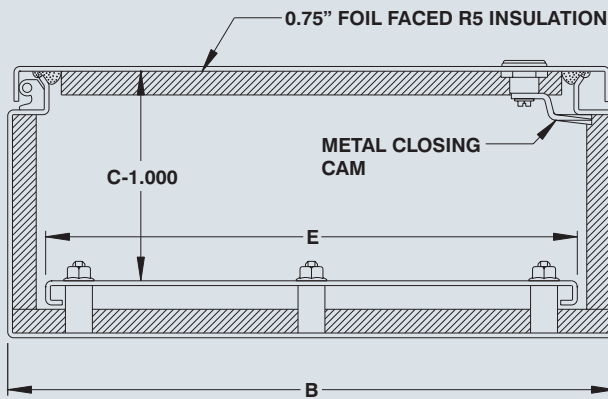

Water, oil & dust tight insulated enclosures

Quick Features :

- Poured gasket
- ¼ turn lock
- Drip shield
- Superior hinging
- Thermally protected
- Seamless welding
- Panel is included
- Panel is double bent
- Powder coated

The 5412 ESTH insulated enclosures are used indoors or outdoors in areas where the enclosures may be subject to hosing or to water coming from any direction or for protection against dust, dirt or oil splashing. The 5412 ESTH are made from quality 14 GA or 16 GA steel, with corner seams continuously welded. **One layer of 0.75" foil faced R5 insulation, is installed over the inner surface of the enclosure body and door.**

The opening has a curled lip around all sides to prevent dripping water from entering the enclosure when the door is open, it also increases rigidity. A high quality robotically poured-in-place seamless gasket ensures a complete and durable water tight seal. The pins of the concealed hinges can be pulled out to remove the door. A ¼ turn locking mechanism insures positive closing. Internal mounting holes are provided.

Body stiffeners are provided on larger models. Each enclosure comes **complete with a 12 GA inner panel** which is double bent* for maximum rigidity and which mounts on M8 welded studs.

Enclosures and panels are finished with heat fused polyester powder, electrostatically applied on a phosphatized base. Box is ANSI/ASA 61 gray, panel is white. **CSA Certified / UL Listed NEMA 4-12 / IP66**