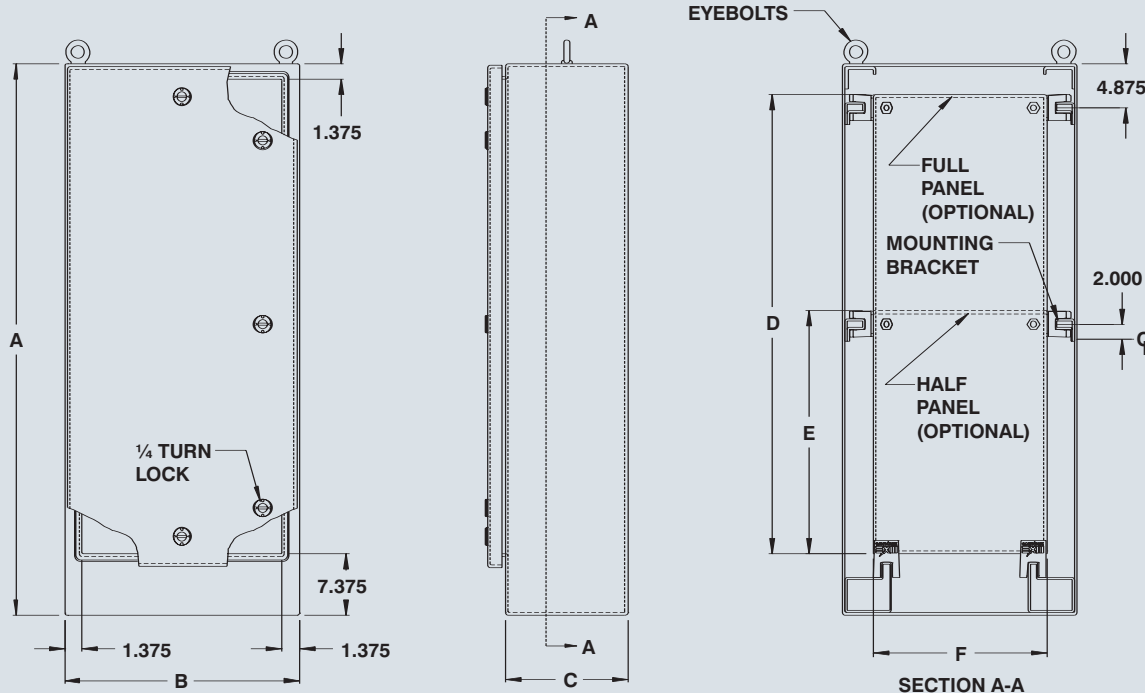

water from entering the enclosure when the door is open, it also increases rigidity. A high quality robotically poured-in-place seamless gasket ensures a complete and durable water tight seal. The pins of the concealed hinges can be pulled out to remove the door. Quarter turn locking mechanisms on three sides of the door ensure positive closing. Optional back panels can be mounted at any depth,

using the three sets of rails welded on the sides of the cabinet. Side panels can also be ordered separately. A print pocket is provided. The enclosures' exterior are unpainted and brushed smooth. The enclosures' interior and panels are finished with white heat fused polyester powder, electrostatically applied on a phosphatized base.

**CSA Certified / UL Listed
NEMA 4X / IP66**

- Quick Features :**
- 1/4 turn locks
 - Drip shield
 - 12 GA brushed stainless steel
 - Seamless welding
 - Poured gasket
 - Die cast hinges
 - Side panels available

CATALOG NUMBER	DIMENSIONS						EQUIPMENT PANEL		SHIP WGHT LBS.
	A	B	C	D	E	F	FULL	HALF	
9412 SS722418	72	24	18	60	30.875	20	889 FP7224	889 HP7224	258
9412 SS723024	72	30	24	60	30.875	26	889 FP7230	889 HP7230	347
9412 SS723624	72	36	24	60	30.875	32	889 FP7236	889 HP7236	383
9412 SS902420	90	24	20	78	39.875	20	889 FP9024	889 HP9024	355
9412 SS903624	90	36	24	78	39.875	32	889 FP9036	889 HP9036	390
9412 SS903636	90	36	36	78	39.875	32	889 FP9036	889 HP9036	443