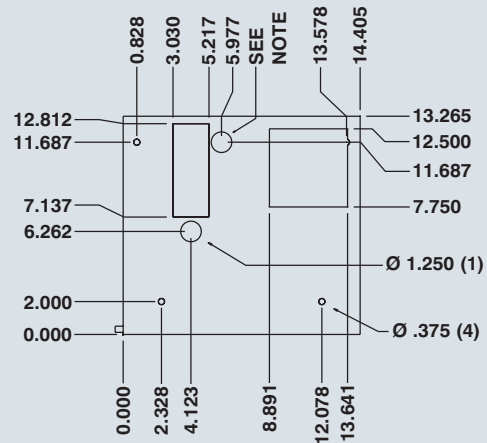

AIR FLOW DIAGRAM

CUT-OUT DRAWING

NOTE: Ø 1.250 HOLE FOR OPTIONAL EXTERNAL HEAT OUTPUT

CATALOG NUMBER		BTU /HR	VOLTS /HZ	MAX. AMPS	MAX. TEMP	DIMENSIONS			SHIP WGHT LBS.
MILD STEEL	STAINLESS STEEL					H	W	D	
IQ1000V-126	IQ1000V-126-SC	1000	120/60	4.0	125°F	13.27	14.41	8.02	43
IQ1000V-236	IQ1000V-236-SC	1000	230/60	2.0	125°F	13.27	14.41	8.02	43
IQ1000V-236	IQ1000V-236-SC	1000	220/50	2.2	125°F	13.27	14.41	8.02	43