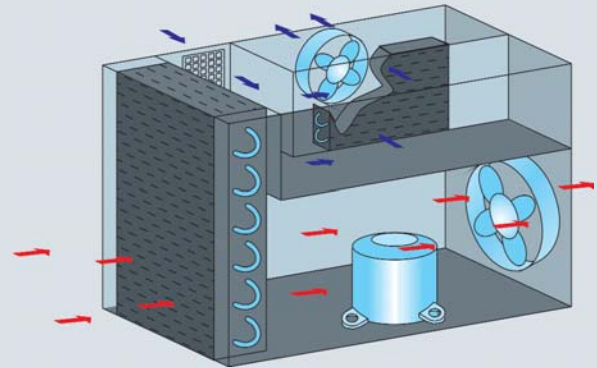

AIR FLOW DIAGRAM